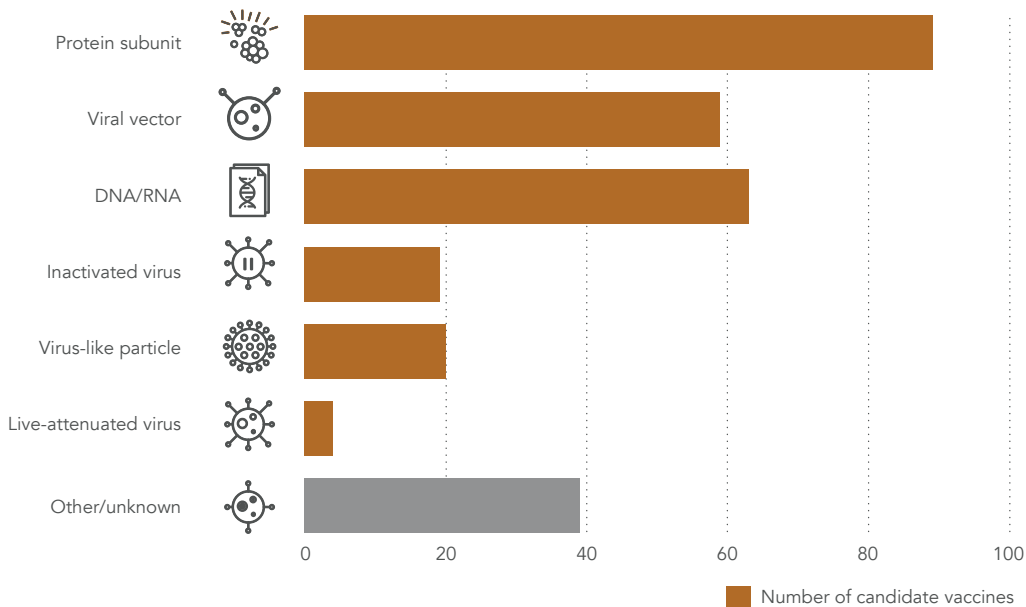

WIDE RANGE OF CANDIDATE VACCINES AGAINST COVID-19

Source: COVID-19 Vaccine Tracker, The Vaccine Centre at the London School of Hygiene and Tropical Medicine, 2021, dates through 1 February